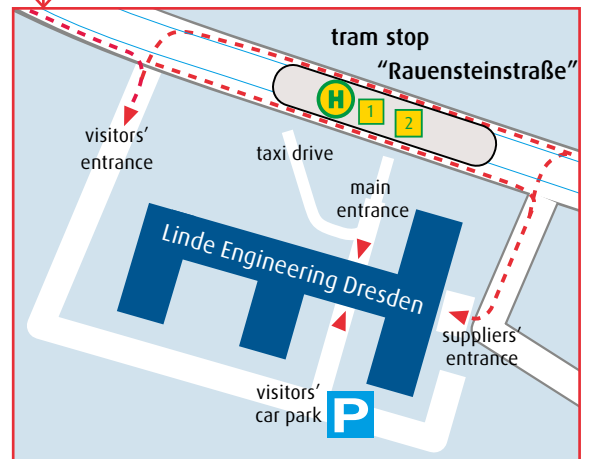

How to find us.

To location Bodenbacher Strasse in detail.

1
Linde Engineering Dresden GmbH
(Headquarters)
Bodenbacher Strasse 80
01277 Dresden
Phone +49.351.250-30