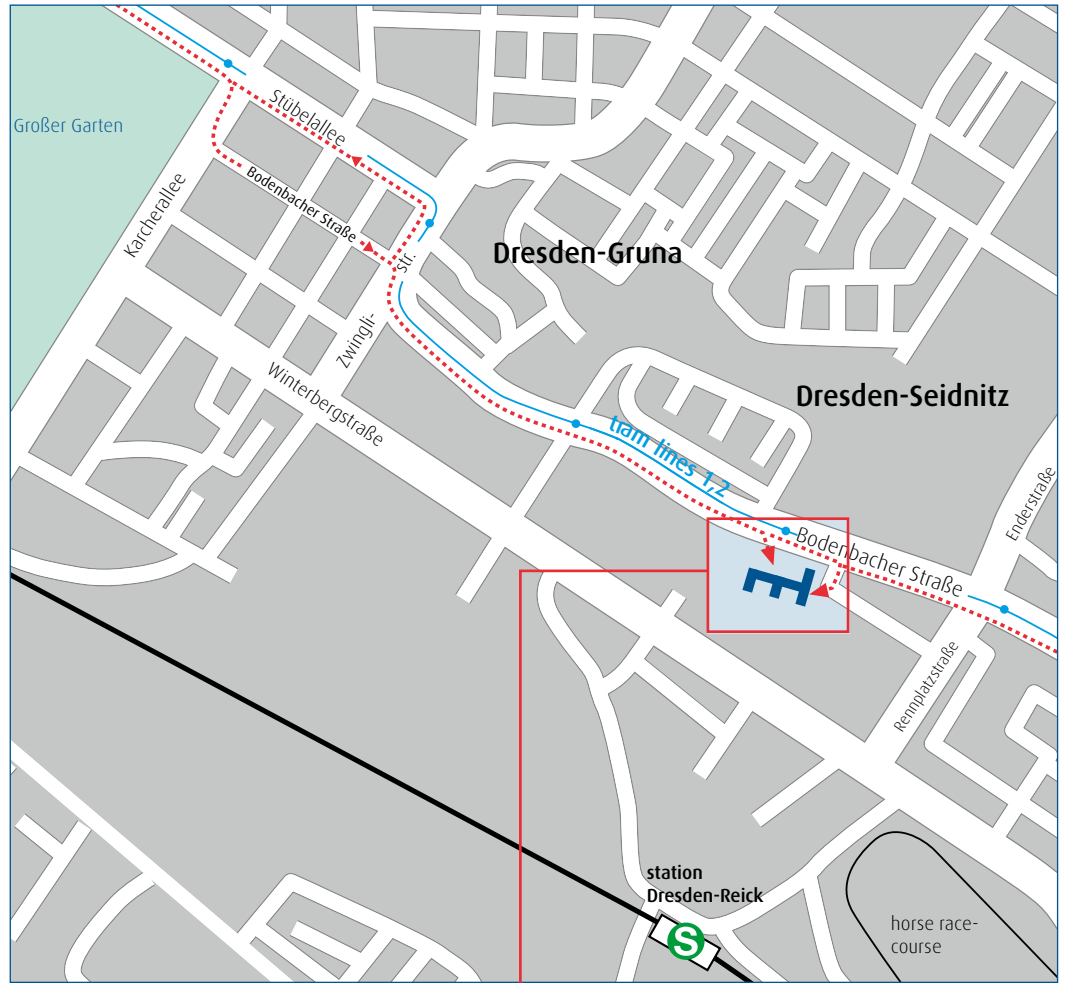

How to find us.

To location Bodenbacher Strasse in detail.

1
Linde Engineering Dresden GmbH
(Headquarters)
Bodenbacher Strasse 80
01277 Dresden
Phone +49.351.250-30